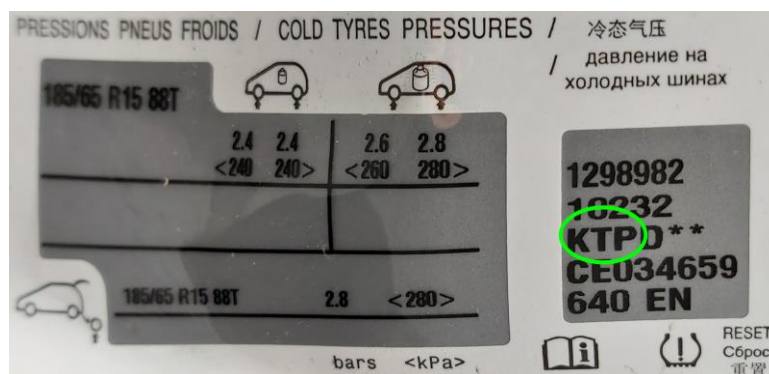

PaintNuts

C A R T O U C H U P S

PEUGEOT

Your paint code is usually on a metal plate, the size of a wallet – please see below the possible locations the code plates are usually found on your vehicle.

What does your Peugeot paint code plate look like?

Peugeot paint codes (often shared with Citroen ones) typically comprise 3 digits can be letters and numbers – for example: **KTV, EWP, 685**

We can also match to the exact colour name, for example: **Rouge Aden, Banquis white/ blanc, Shark Gris/ grey**